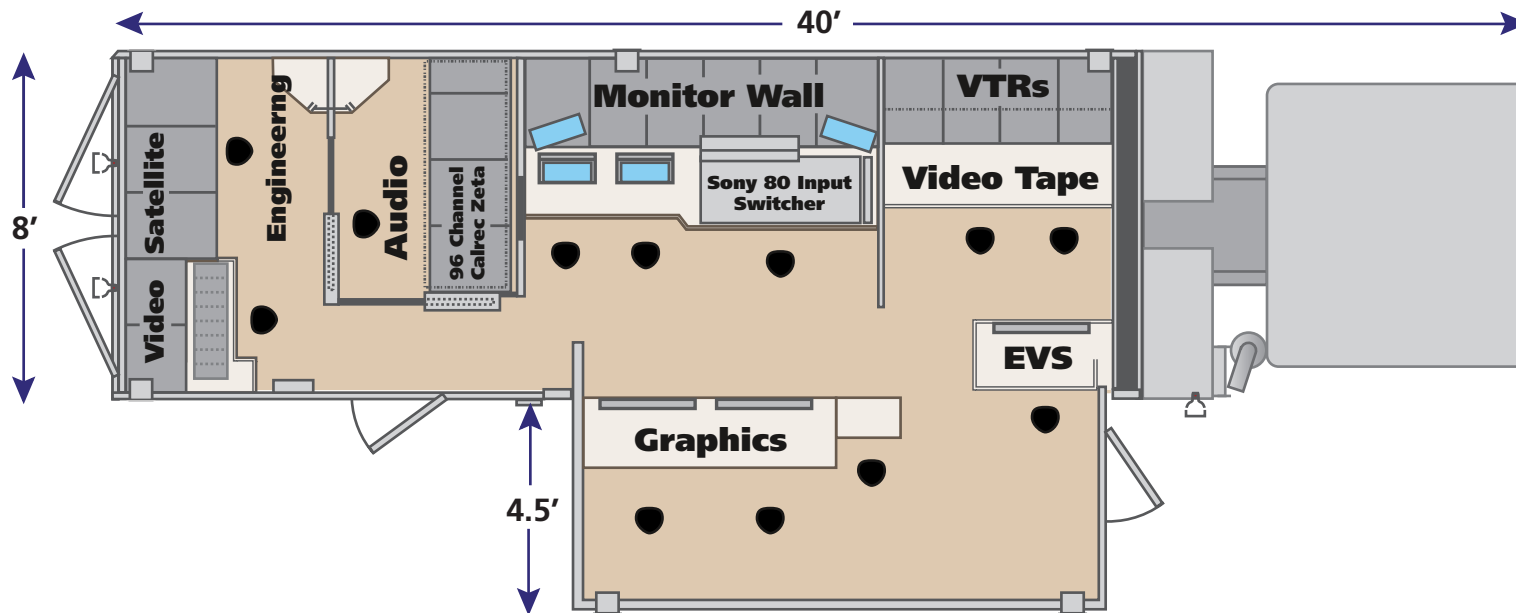

## EQUIPMENT OVERVIEW\*

- Multi-format HD
- 80 input 4 M/E Sony Switcher (MVS-8000)
- 8 channels DME
- 8 Sony HDC-1550 Cameras
- 96 channel Calrec Audio (Zeta)
- Sony HDW-S2000 VTR's
- Panasonic DVCPPro HD VTR's
- Panasonic AJ-HD2000 VTR
- Dual channel Chyron HyperX2 HD/SDI Graphics System \*(wired for 8 channels per client spec)
- 6 channel EVS XT(2) HD LSM Server\*(networked for up to 4 per client spec)
- All monitoring is HD/SD compatible (auto-sensing)
- Nvision 8288 3 Gig HD/SD Video Router
- Nvision 7512 TDM Audio Router
- Ku Band Transmission (HD & SD)