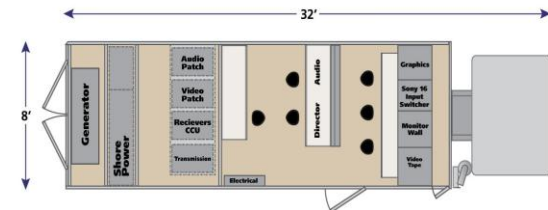

SD/HD TRANSMISSION

DIGITAL UPLINK

(2) Tiernan HE 4000 HD/SD Encoders w/2 analog, 8 digital audio channels
(1) Tiernan TE600 SD Encoder w/4 digital/analog audio channels
2 analog, 8 digital audio channels
Analog composite video or serial digital video inputs

HPA

(2) MCL type 10999 300 watt HPA

RECEIVER

(2) Type Standard Agile Omni analog receiver
(3) Sub-carrier, bandwidth selectable, encryption compliant
(1) Tiernan TRD60 IRD Integrated Receiver SD Decoder
(1) Tiernan TRD6 IRD Integrated Receiver HD Decoder
(2) Norsat KLN8.8-PL25A phase-locked digital-ready LNBS,
+/-25kHz, .8dB PLL

Overall Length: Length - 32', Height - 13' 4", Width - 8'5"

Operational Footprint: 32' x 8"

Combination Weight: 32,000 lbs.

Power Requirements: 100 Amp, Single Phase, 208-240 Volt

On Board Generator: Onan 20 KW Diesel Generator, single
phase 208-240 Volt, 100 Amp Shore Power

A/C: 13,500 BTU Roof Mounted air conditioner with
5000 btu heat strip. 120 vac

Shore Power Connection: 250 ft. quick connect cable w/ pigtail,
3 conductor #4 cable cord w plug interface to truck end.

100 amp rated-pin & sleeve plug (cam-lock type)

3 conductor #4 cable cord w plug interface to truck end.

100 amp rated-pin & sleeve plug (cam-lock type)

* Specification subject to change without notice.

* Seats approximately 6-7 crew personnel
last revision 11/10/10